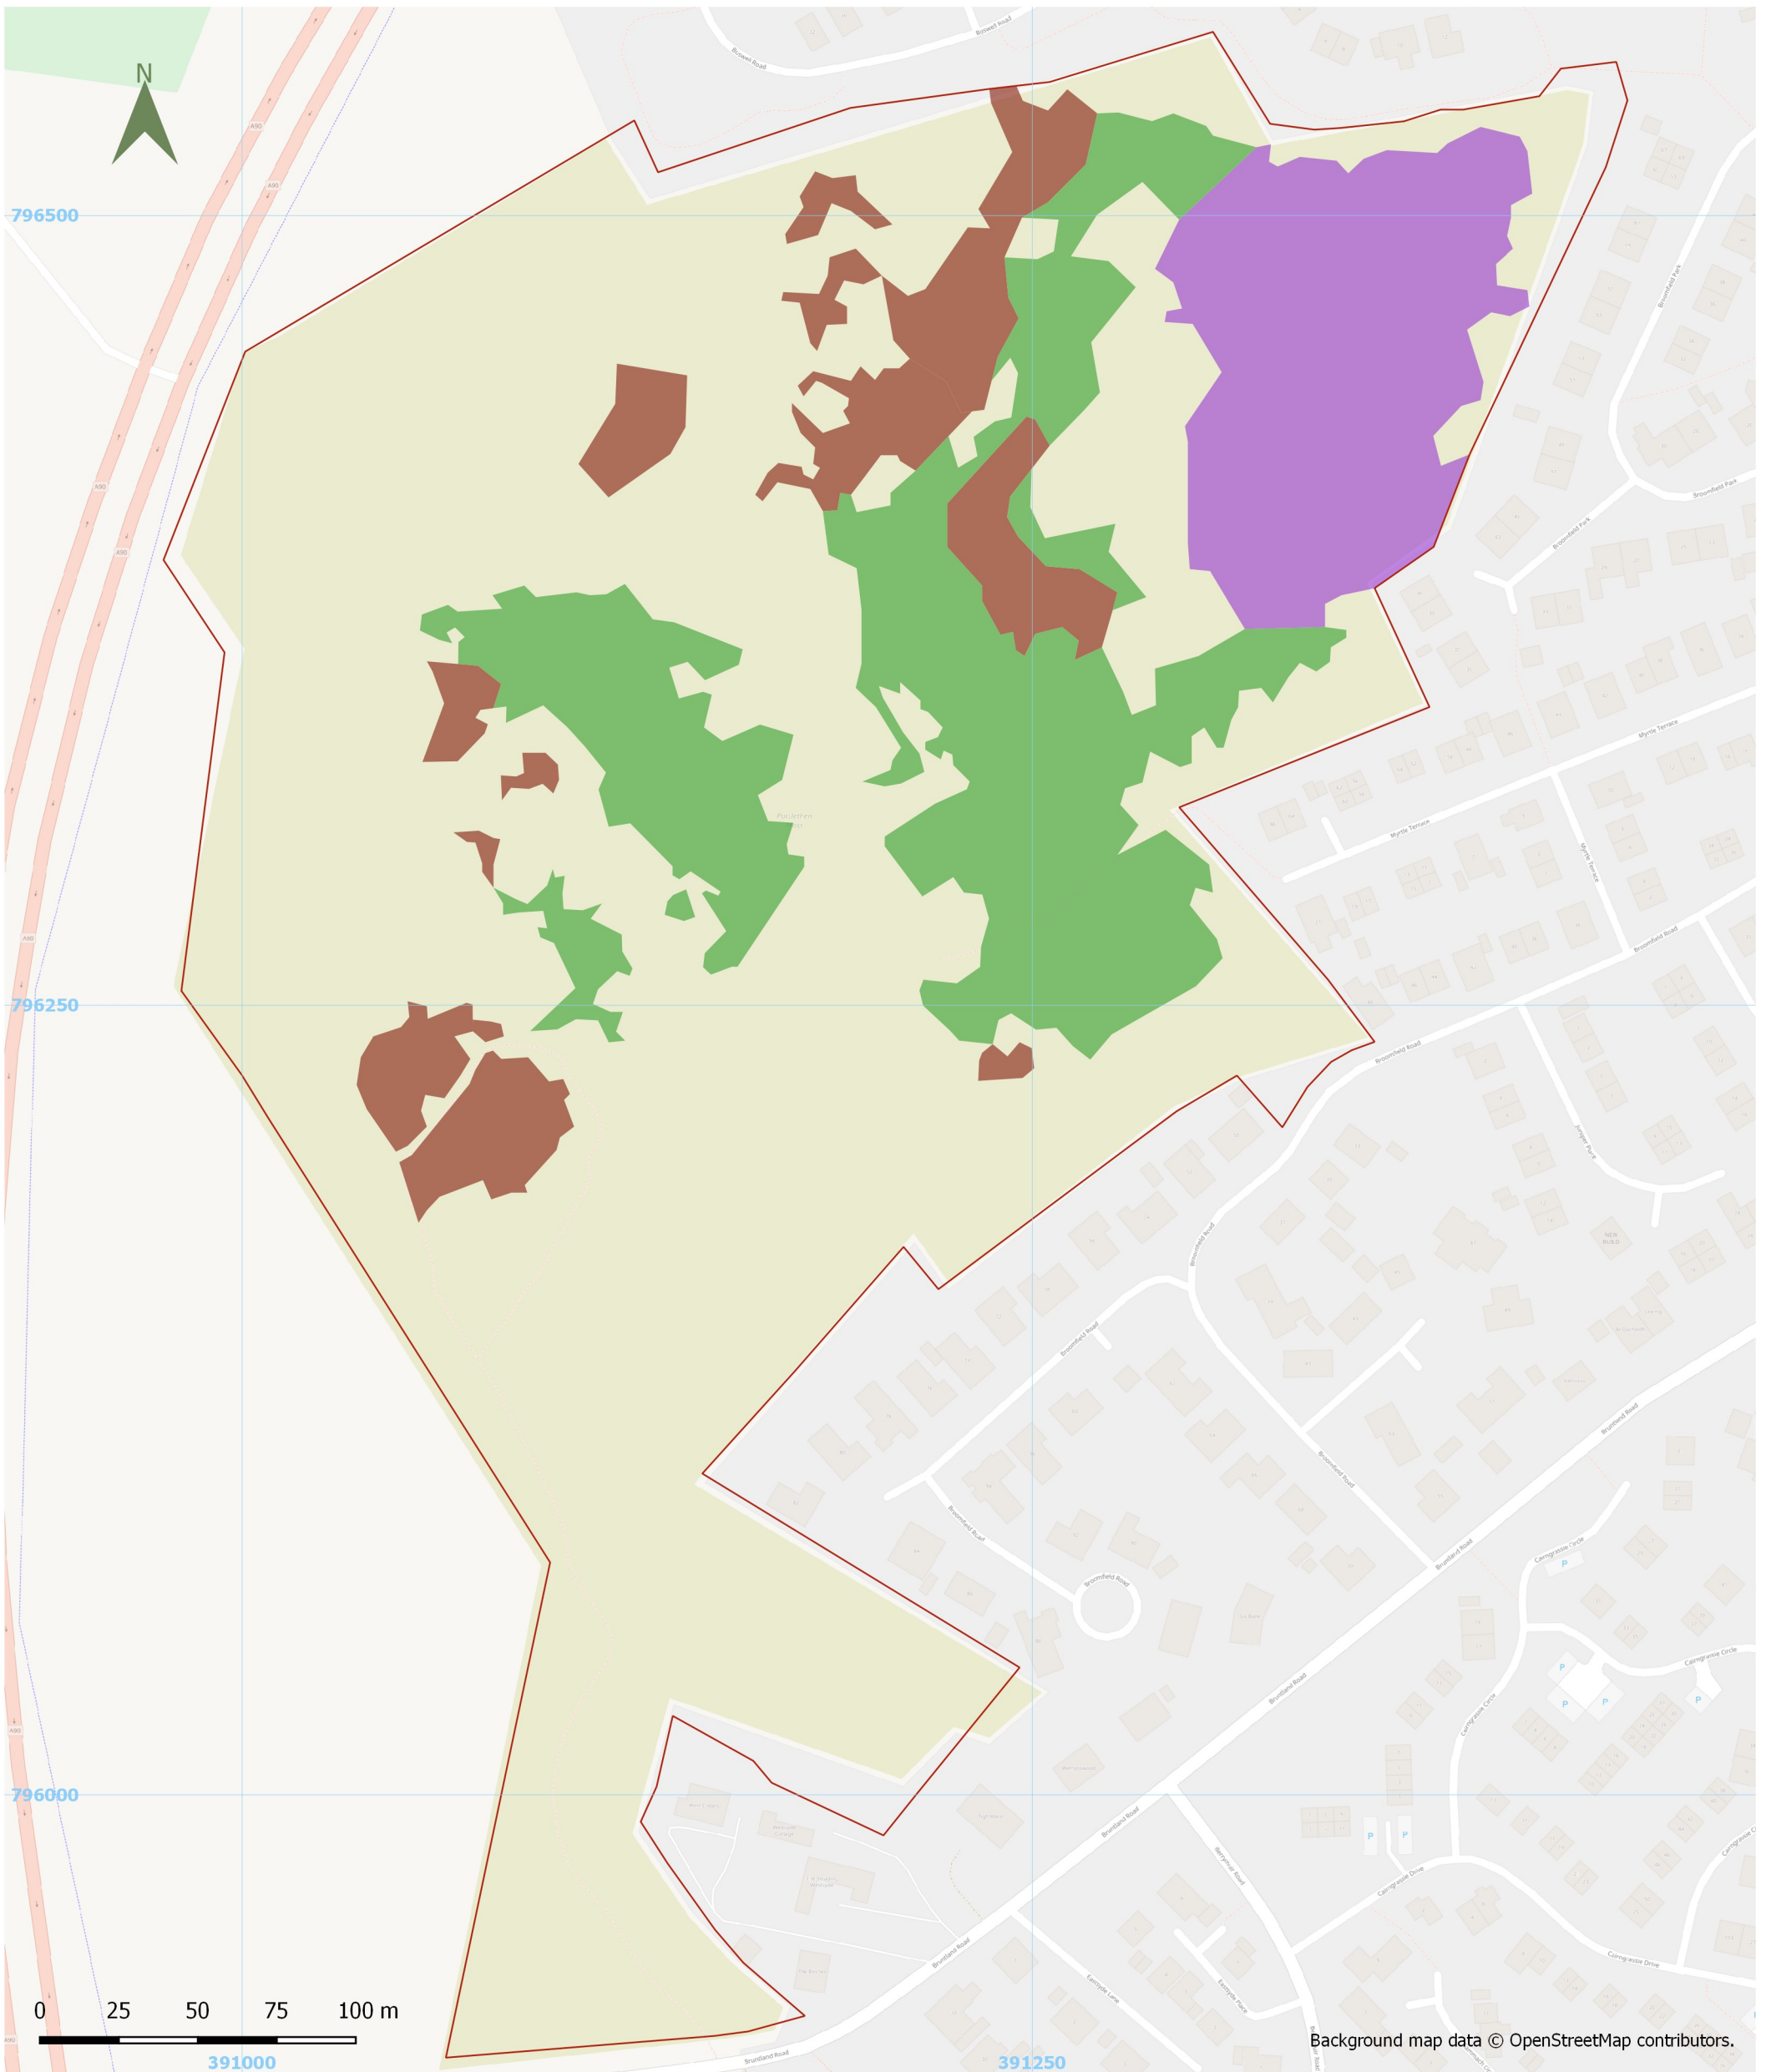

**Legend**

- Portlethen Moss boundary
- Habitats (labelled with NVC communities)**
- ✕ A2.2.1 - Scattered gorse scrub
- ✕ A2.2.2 - Scattered birch & willow scrub
- A1.1.1 - Broadleaved woodland - semi-natural
- Gravel surface
- A2.1 - Willow scrub - dense/continuous
- A2.1 - Gorse scrub - dense/continuous
- B2.1 - Neutral grassland - unimproved
- C3.2 - Other tall herb and fern - non ruderal
- D5 - Dry heath/acid grassland
- E1.7 - Wet modified bog
- E1.8 - Dry modified bog
- E1.6.2 - Raised sphagnum bog

**Portlethen Moss Conservation Group**  
**Portlethen Moss**

**Figure 1: 'Phase 1' habitats & NVC vegetation communities.**

- Legend**
- Portlethen Moss boundary
  - Peatland Condition Assessment**
  - 1 - Near-natural
  - 2 - Modified
  - 3 - Drained

**Portlethen Moss  
Conservation Group**

**Portlethen Moss**

**Figure 2: Peatland Condition Assessment & distribution of peatland habitat.**

Scale: 1:2 000 at A3