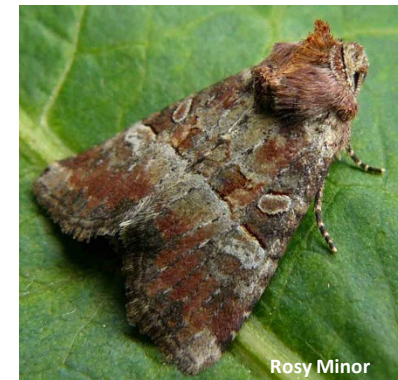

Dun-bar

Dark Marbled Carpet

Barred Chestnut

Large Ear

July Highflyer

Pink-bared Sallow

Flame Carpet

Hedge Rustic

Grey Pine

Sallow

Haworth's Minor

Frosted Orange

Twin-spot Carpet

Common Rustic

Rosy Minor

Moths on the Moss, 28th Aug'10

Examples of the Moths found on Portlethen Moss. Most are examples removed and photographed the next day, but some are replacement images where the actual Moth has appeared "worn" (more images to come)