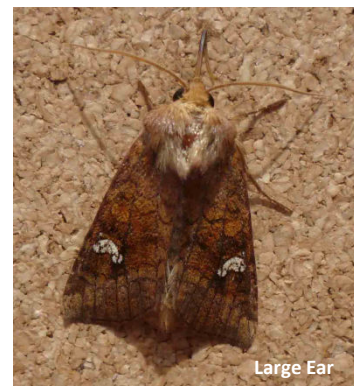

Dun-bar

Dark Marbled Carpet

Barred Chestnut

Large Ear

July Highflyer

Pink-bared Sallow

Flame Carpet

Hedge Rustic

Grey Pine

Sallow

Haworth's Minor

Frosted Orange

Twin-spot Carpet

Common Rustic

Rosy Minor

Moths on the Moss, 28th Aug'10

Examples of the Moths found on Portlethen Moss. Most are examples removed and photographed the next day, but some are replacement images where the actual Moth has appeared "worn" (more images to come)