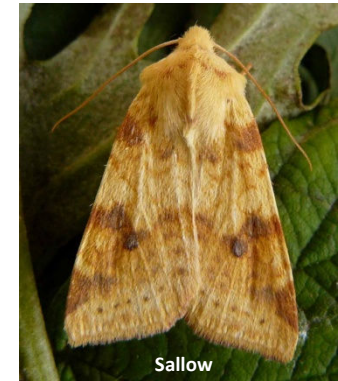

Dun-bar

Dark Marbled Carpet

Barred Chestnut

Large Ear

July Highflyer

Pink-bared Sallow

Flame Carpet

Hedge Rustic

Grey Pine

Sallow

Haworth's Minor

Frosted Orange

Twin-spot Carpet

Common Rustic

Rosy Minor

Moths on the Moss, 28th Aug'10

Examples of the Moths found on Portlethen Moss. Most are examples removed and photographed the next day, but some are replacement images where the actual Moth has appeared "worn" (more images to come)